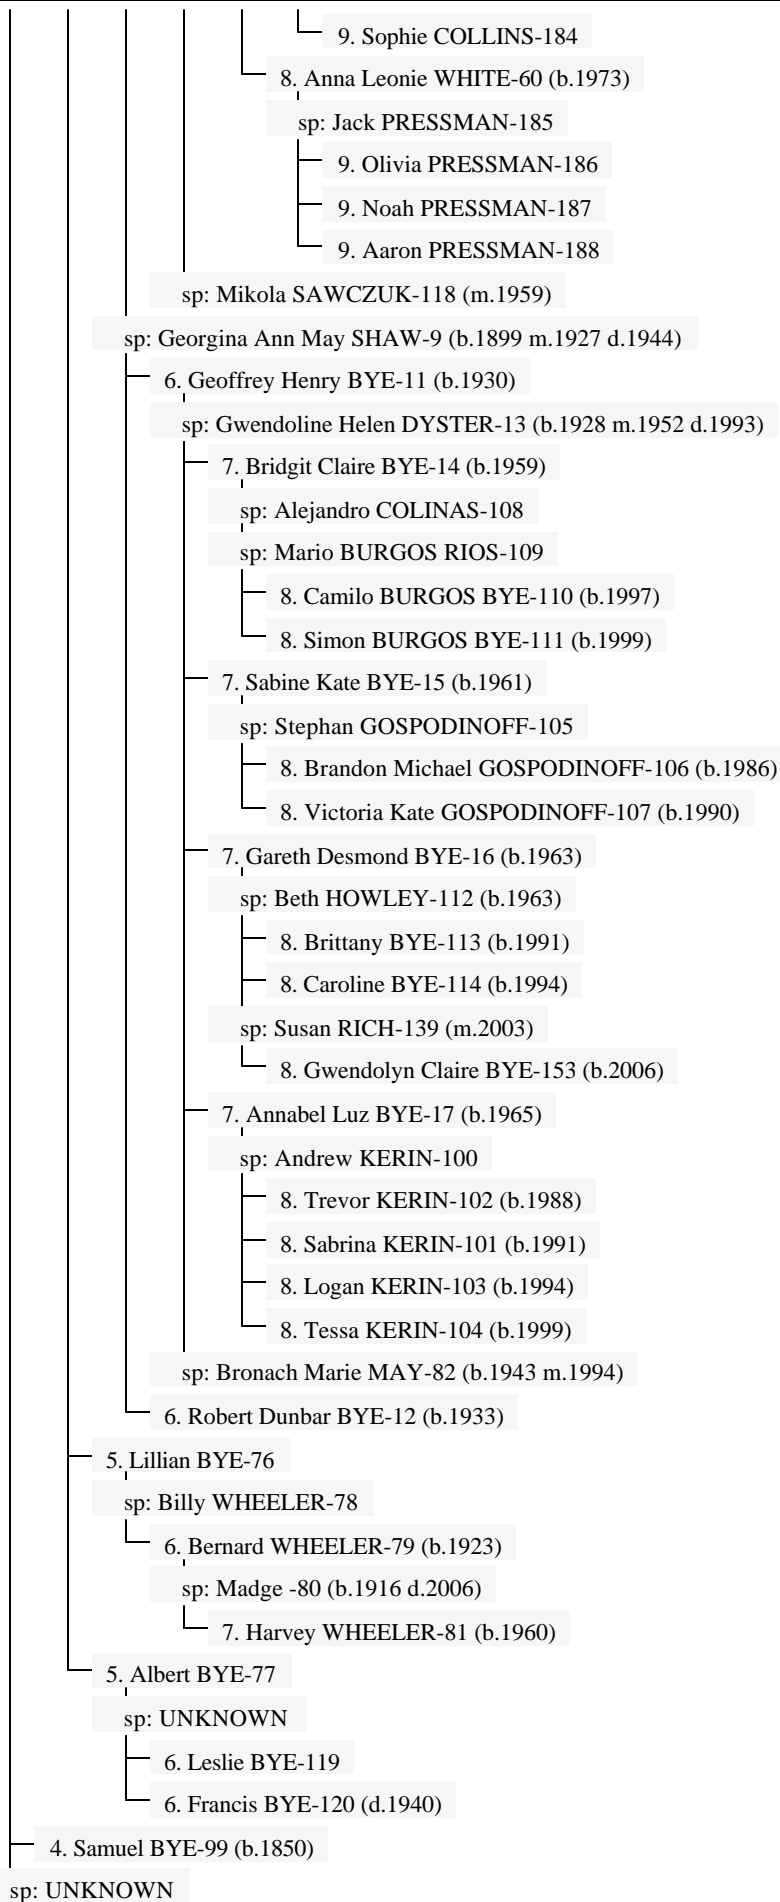

Descendants of James BYE-151

07 Nov 2008

Page 2